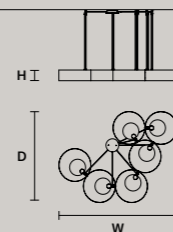

SOUND OR6	
W	120 cm / 47.20"
D	80 cm / 31.50"
H	11 cm / 4.30"
STANDARD LIGHTING	
6xG9x10 W MAX (NOT INCL.)*	
STANDARD INTEGRATED LED LIGHTING	
UP	26,5 W CRI>90 3000 K – 3900 NOMINAL LM
DOWN	26,5 W CRI>90 3000 K – 3900 NOMINAL LM
ON REQUEST	
UP	26,5 W CRI>90 2700 K – 3315 NOMINAL LM
DOWN	26,5 W CRI>90 2700 K – 3315 NOMINAL LM
DIMMABLE	
1-10V + DALI + PUSH