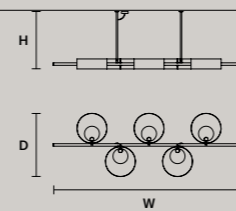

SOUND BIL5	
W	191 cm / 75.20"
D	64 cm / 25.20"
H	58 cm / 22.80"
WITH ROD B**	
STANDARD LIGHTING	
5xG9x10 W MAX (NOT INCL.)*	
STANDARD INTEGRATED LED LIGHTING	
UP	22 W CRI>90 3000 K – 3250 NOMINAL LM
DOWN	22 W CRI>90 3000 K – 3250 NOMINAL LM
ON REQUEST	
UP	22 W CRI>90 2700 K – 2762 NOMINAL LM
DOWN	22 W CRI>90 2700 K – 2762 NOMINAL LM
DIMMABLE	
1-10V + DALI + PUSH