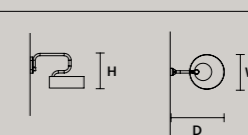

SOUND PL1	
ø	30 cm / 11.80"
H	13 cm / 5.10"
STANDARD LIGHTING	
1xG9x10 W MAX (NOT INCL.)*	
STANDARD INTEGRATED LED LIGHTING	
DOWN	5,5 W CRI>90 3000 K – 873 NOMINAL LM
ON REQUEST	
DOWN	5,5 W CRI>90 2700 K – 742 NOMINAL LM
DIMMABLE	
1-10V + PUSH	

SOUND A1	
W	30 cm / 11.80"
D	45 cm / 17.70"
H	30 cm / 11.80"
STANDARD LIGHTING	
1xG9x10 W MAX (NOT INCL.)*	
STANDARD INTEGRATED LED LIGHTING	
UP	4,4 W CRI>90 3000 K – 650 NOMINAL LM
DOWN	4,4 W CRI>90 3000 K – 650 NOMINAL LM
ON REQUEST	
UP	4,4 W CRI>90 2700 K – 552 NOMINAL LM
DOWN	4,4 W CRI>90 2700 K – 552 NOMINAL LM
DIMMABLE	
NO